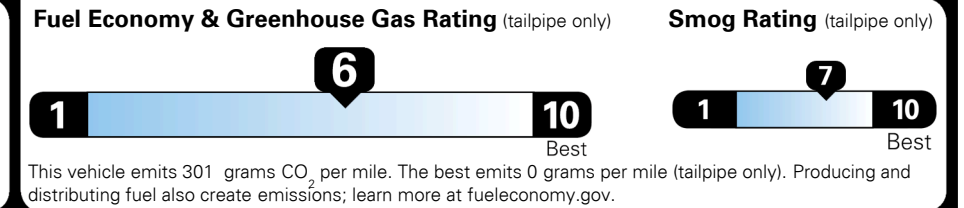

Actual results will vary for many reasons, including driving conditions and how you drive and maintain your vehicle. The average new vehicle gets 28 MPG and costs $8,000 to fuel over 5 years. Cost estimates are based on 15,000 miles per year at $ 2.95 per gallon. MPGe is miles per gasoline gallon equivalent. Vehicle emissions are a significant cause of climate change and smog.

fuel economy.gov

Calculate personalized estimates and compare vehicles