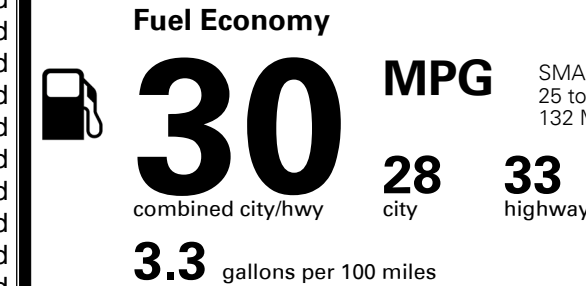

EPA DOT Fuel Economy and Environment

Gasoline Vehicle

SMALL STATION WAGONS range from 25 to 120 MPG. The best vehicle rates 132 MPGe.

You save $500
in fuel costs over 5 years compared to the average new vehicle.

Annual fuel cost
$1,500