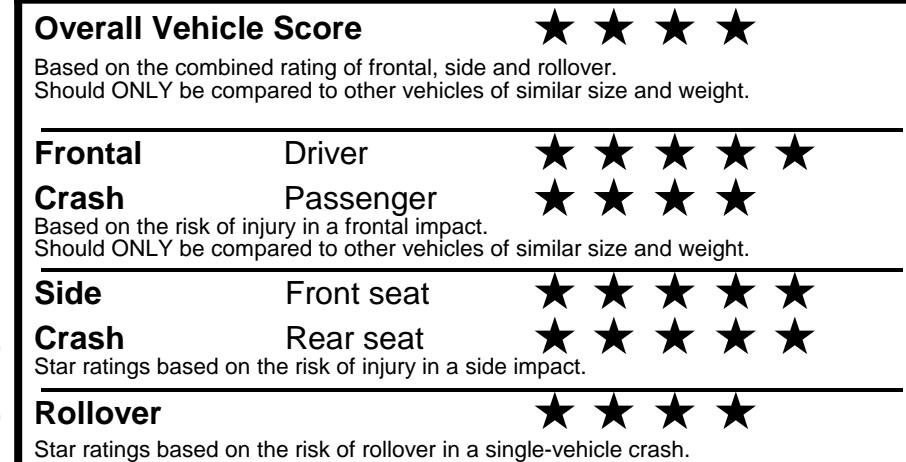

GOVERNMENT 5-STAR SAFETY RATINGS

Star ratings range from 1 to 5 stars (★★★★★) with 5 being the highest.
Source: National Highway Traffic Safety Administration (NHTSA).
www.safercar.gov or 1-888-327-4236

Manufacturer's suggested retail price includes Manufacturer's recommended pre-delivery service. License and title fees, state and local taxes and other dealer installed options and accessories are not included in the manufacturer's suggested retail price.

PARTS CONTENT INFORMATION

FOR VEHICLES IN THIS CAR LINE U.S./CANADIAN PARTS CONTENT: 1 %

MAJOR SOURCES OF FOREIGN PARTS: KOREA: 90%

NOTE: PARTS CONTENT DOES NOT INCLUDE FINAL ASSEMBLY, DISTRIBUTION, OR OTHER NON-PARTS COSTS.

FOR THIS VEHICLE FINAL ASSEMBLY POINT: GWANGJU, KOREA

COUNTRY OF ORIGIN

ENGINE: KOREA
TRANSMISSION: KOREA

*Ask dealer for details.

**Kia Connect may be currently unavailable for Model Year 2022 and newer vehicles sold or purchased in Massachusetts; please see owners.kia.com for updates on availability.

NOTE: When you purchase this vehicle, Kia America, Inc. collects personal information you provide to the dealership. For information on our collection and use of personal information and your rights, please see our Privacy Policy on www.kia.com.