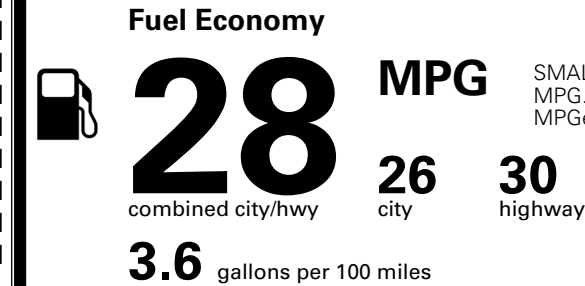

MSRP INCLUDING OPTIONS

\$ 28,290.00

INLAND FREIGHT AND HANDLING

\$ 1,495.00

TOTAL MANUFACTURER'S SUGGESTED RETAIL PRICE ▶

\$ 29,785.00

TOTAL ADDITIONAL WEIGHT: 0.8

*Additional terms and conditions apply.

EPA DOT Fuel Economy and Environment

Gasoline Vehicle

SMALL SUVs range from 14 to 138 MPG. The best vehicle rates 146 MPGe.

You spend \$250 more in fuel costs over 5 years compared to the average new vehicle.