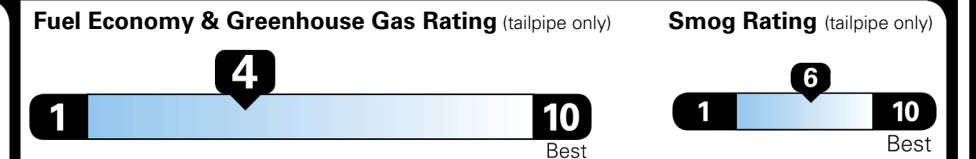

This vehicle emits 429 grams CO₂ per mile. The best emits 0 grams per mile (tailpipe only). Producing and distributing fuel also create emissions; learn more at fueleconomy.gov.

Actual results will vary for many reasons, including driving conditions and how you drive and maintain your vehicle. The average new vehicle gets 29 MPG and costs $8,000 to fuel over 5 years. Cost estimates are based on 15,000 miles per year at $ 3.10 per gallon. MPGe is miles per gasoline gallon equivalent. Vehicle emissions are a significant cause of climate change and smog.

fueleconomy.gov

Calculate personalized estimates and compare vehicles

GOVERNMENT 5-STAR SAFETY RATINGS

Overall Vehicle Score Not Rated

Based on the combined rating of frontal, side and rollover. Should ONLY be compared to other vehicles of similar size and weight.

Frontal Driver Not Rated

Crash Passenger Not Rated

Based on the risk of injury in a frontal impact. Should ONLY be compared to other vehicles of similar size and weight.

Side Front seat Not Rated

Crash Rear seat Not Rated

Star ratings based on the risk of injury in a side impact.

Rollover Not Rated

Star ratings based on the risk of rollover in a single-vehicle crash.

Star ratings range from 1 to 5 stars (★★★★★) with 5 being the highest.

Source: National Highway Traffic Safety Administration (NHTSA).

www.safercar.gov or 1-888-327-4236

Manufacturer's suggested retail price includes Manufacturer's recommended pre-delivery service. License and title fees, state and local taxes and other dealer installed options and accessories are not included in the manufacturer's suggested retail price.

PARTS CONTENT INFORMATION

FOR VEHICLES IN THIS CAR LINE U.S./CANADIAN PARTS CONTENT: 50 %

MAJOR SOURCES OF FOREIGN PARTS: KOREA: 35%

NOTE: PARTS CONTENT DOES NOT INCLUDE FINAL ASSEMBLY, DISTRIBUTION, OR OTHER NON-PARTS COSTS.

FOR THIS VEHICLE FINAL ASSEMBLY POINT: WEST POINT, GA, USA

COUNTRY OF ORIGIN ENGINE (MOTOR): KOREA

TRANSMISSION: USA