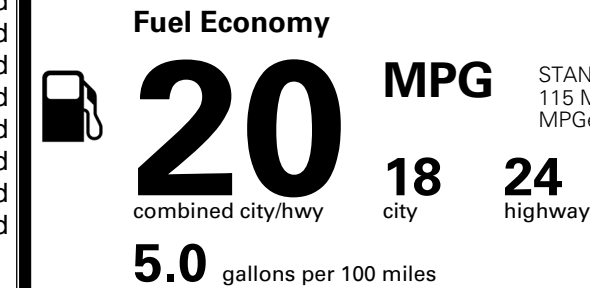

MSRP INCLUDING OPTIONS

\$ 48,235.00

INLAND FREIGHT AND HANDLING

\$ 1,545.00

TOTAL MANUFACTURER'S SUGGESTED RETAIL PRICE ▶

\$ 49,780.00

TOTAL ADDITIONAL WEIGHT: 13.4

EPA DOT Fuel Economy and Environment

Gasoline Vehicle

STANDARD SUVs range from 13 to 115 MPG. The best vehicle rates 146 MPGe.

You spend
\$3,500
 more in fuel costs
 over 5 years
 compared to the
 average new vehicle.

Annual fuel cost
\$2,300