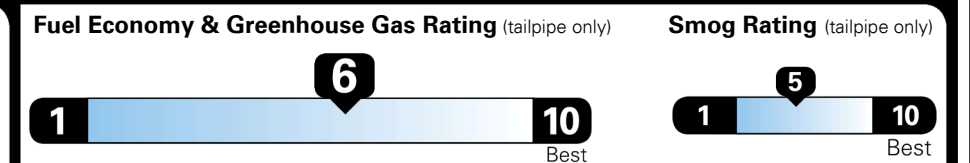

EPA DOT Fuel Economy and Environment

Gasoline Vehicle

Fuel Economy

28 MPG
combined city/hwy
3.6 gallons per 100 miles

25 MPG
city

32 MPG
highway

SMALL SUVs range from 14 to 129 MPG. The best vehicle rates 132 MPGe.

You save $0
in fuel costs over 5 years compared to the average new vehicle.

Annual fuel cost
$1,600