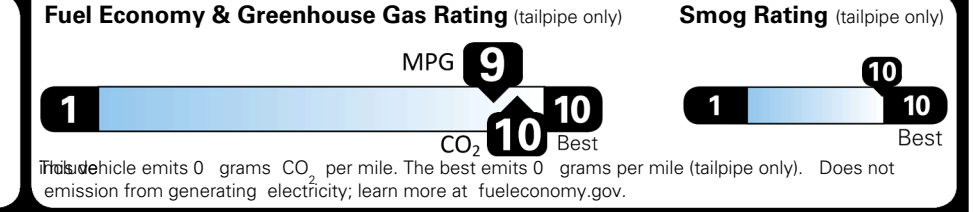

EPA DOT Fuel Economy and Environment

Electric Vehicle

You save \$4,500
 in fuel costs over 5 years compared to the average new vehicle.

Annual fuel cost \$800

Actual results will vary for many reasons, including driving conditions and how you drive and maintain your vehicle. The average new vehicle gets 29 MPG and costs \$8,500 to fuel over 5 years. Cost estimates are based on 15,000 miles per year at \$0.17 per kW-hr. MPGe is miles per gasoline gallon equivalent. Vehicle emissions are a significant cause of global warming and smog.