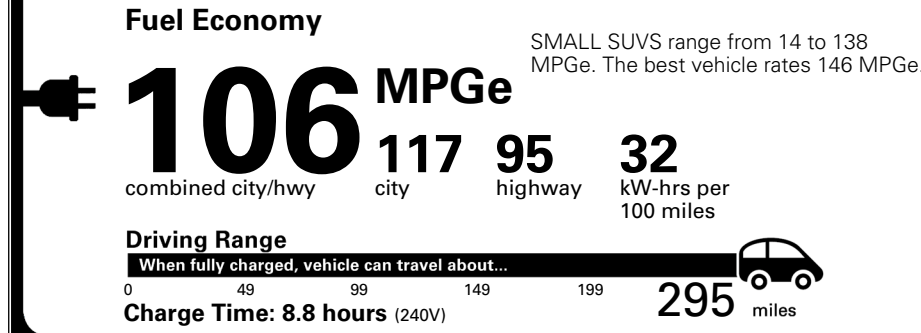

\$495.00
 \$240.00
 \$170.00
 Included
 \$145.00

MSRP INCLUDING OPTIONS

\$ 49,850.00

INLAND FREIGHT AND HANDLING

\$ 1,545.00

TOTAL MANUFACTURER'S SUGGESTED RETAIL PRICE ▶

\$ 51,395.00

TOTAL ADDITIONAL WEIGHT: 18.2

EPA DOT Fuel Economy and Environment

Electric Vehicle

You save \$4,500
 in fuel costs over 5 years compared to the average new vehicle.

Annual fuel cost \$800

Actual results will vary for many reasons, including driving conditions and how you drive and maintain your vehicle. The average new vehicle gets 29 MPG and costs \$8,500 to fuel over 5 years. Cost estimates are based on 15,000 miles per year at \$0.17 per kW-hr. MPGe is miles per gasoline gallon equivalent. Vehicle emissions are a significant cause of global warming and smog.