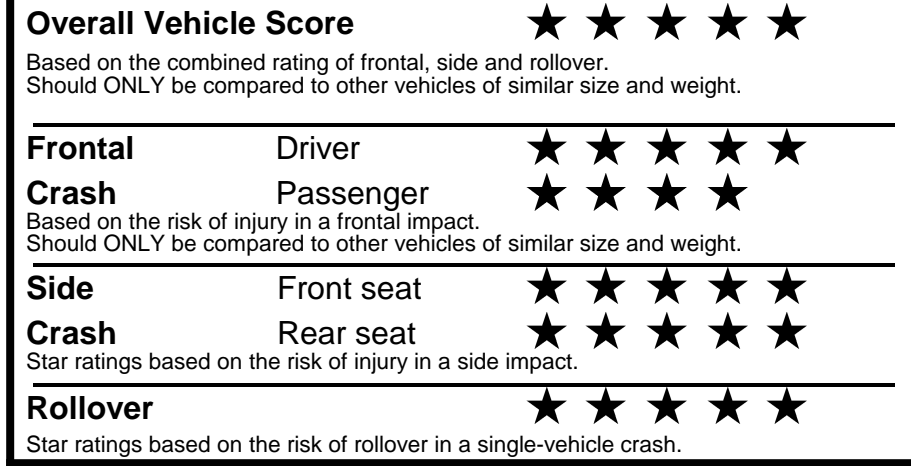

fueleconomy.gov

Calculate personalized estimates and compare vehicles

GOVERNMENT 5-STAR SAFETY RATINGS

Star ratings range from 1 to 5 stars (★★★★★) with 5 being the highest.
 Source: National Highway Traffic Safety Administration (NHTSA).
www.safercar.gov or 1-888-327-4236